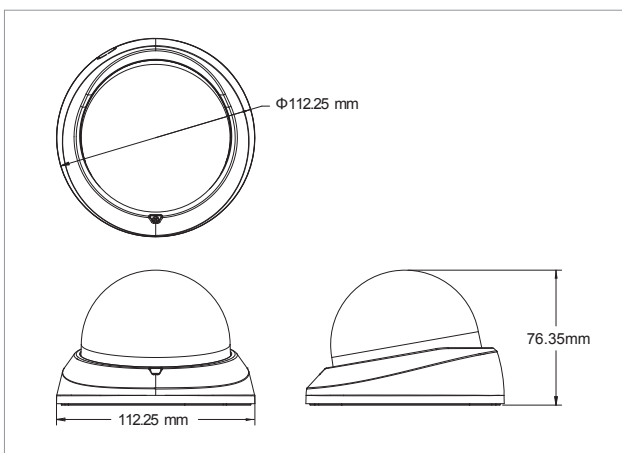

Specifications

Camera General Information

Image Sensor	1/3" 2MP progressive scan CMOS sensor
Minimum Illumination	B/W 0.01 lux/Color 0.1 lux
Lens	Varifocal (3-10mm, F1.3)
Field of View	Horizontal: 26.4°~79.5° Vertical: 15.7°~43.6° Diagonal: 31.8°~93.1°
Iris Type	DC-iris
Day and Night	YES (digital D/N)
IR Distance	N/A
IR Wavelength	N/A
IR Control	N/A
ICR	N/A
WDR	YES (DWDR)
Image Enhance	Brightness, Contrast, Saturation, Sharpness, Backlight compensation, Mirror, Flip, Day/Night, Anti-flicker

Video

Video Compression	H.264/M-JPEG
Video Streaming	Triple streaming H.264 Stream 1/H.264 Stream2/MJPEG Stream 3
Video Resolution	1920x1080 to 320x240
Video Quality	VBR/CBR
Frame Rate	1920x1080 @30 fps 1280x720 @30 fps 720x576 @30 fps 720x480 @30 fps 640x480 @30 fps 320x240 @30 fps

Audio

Audio Streaming	N/A
Audio Compression	N/A
Audio Input	N/A
Audio Output	N/A

Dimension Drawing

Network

Interface	10/100/1000 Mbps Ethernet, RJ-45
Supported Protocols	HTTP, TCP/IP, UDP, RTP, RTSP, FTP, SMTP, DHCP, DNS, DDNS, NTP, uPnP, ONVIF, IPv4/v6
Browser	Internet Explorer (support up to IE 10), Chrome, Firefox, Safari
Security	Multi-level passwords /HTTP encryption

I/O Connector

Audio in/out Port	N/A
D I/O	DIX1,DOx1
RS485	N/A
Micro SD Card Slot	YES
RJ45	YES

Event Management

Event Trigger	Motion detection, DI
Notifications	Trigger alarm output, email/FTP and record video to PC or SD card
Post Recording	YES
Pre Recording	YES

Power

DC/AC	DC12V terminal block
PoE	YES/IEEE 802.3af

General

Power Consumption	6 W max.
Weight	280g
Dimension	Φ 112.25mm x 76.35mm (H)
Operating Temp.	0°C ~ 60°C/32°F ~ 140°F
Humidity	90% RH (no condensation)
Certification	CE/FCC
Vandal Resistant	N/A
Weather Proof	N/A
Application	SDK available for application development

Packaging Information

NWT	280g
GWT	540g
Dimension	174mm (D) x 164mm (W) x 113mm (H)

Ordering Information

- NCI-211 (P/N: 10HI0021100X0)