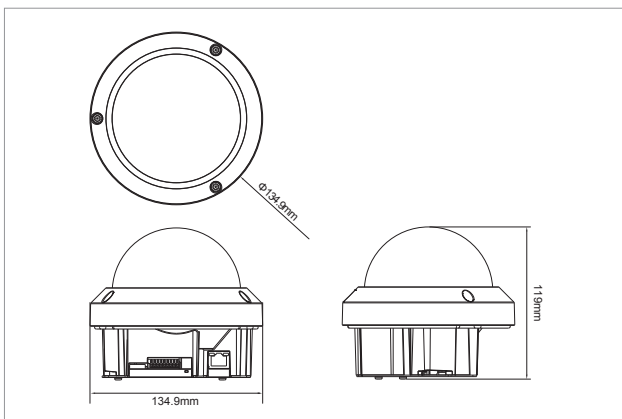

### Camera General Information

Image Sensor	1/3" 3MP True WDR progressive scan CMOS sensor
Minimum Illumination	B/W 0.01 lux/Color 0.1 lux
Lens	Motorized (3-10mm, F1.4) lens
Field of View	Horizontal: 31.8°~75.3° Vertical: 17.6°~42.7° Diagonal: 36.1°~82.6°
Iris Type	P-Iris
Day and Night	YES (Ture D/N)
IR Distance	N/A
IR Wavelength	N/A
IR Control	N/A
ICR	YES
WDR	YES
Image Enhance	Brightness, Contrast, Saturation, Sharpness, Backlight compensation, Mirror, Flip, Day/Night, Anti-flicker

## Dimension Drawing